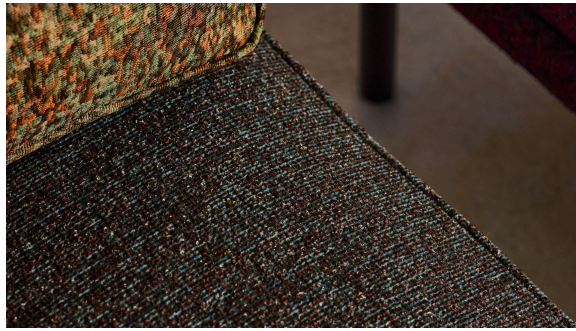

SUSTAINABILITY	Third party certified, Indoor Advantage™ Gold. Meets BIFMA e3 credit 7.4.4 for Targeted Chemical Elimination which includes PFAS restrictions. Antimicrobial free. Based on disclosure from the supplier this product does not contain harmful chemicals listed on the Red List. Free of intentionally added PFAS chemicals.
NOTES	Approved for outdoor use.
PRICE | GRADE	$82.00 | HBF Grade K
ACT REGISTERED CERTIFICATION	
PRICE LIST	Go to price list
DOWNLOAD	Fabric Product Documents Maintenance Sustainability Statement Sustainability Certification Summary Indoor Advantage™ Certificate Sustainable Contents Performance Textiles Cleaning & Disinfection Against COVID-19
OTHER	Other PFAS - FAQ Video Digital Binder Card Presentation with Video