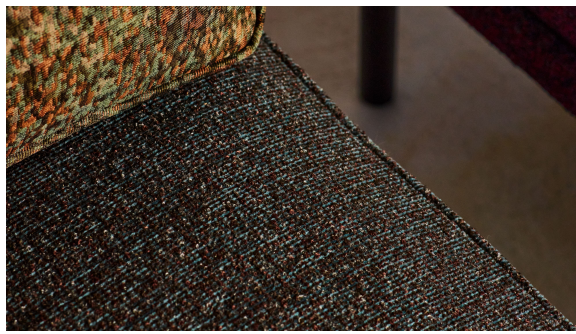

SUSTAINABILITY	Third party certified, Indoor Advantage™ Gold. Meets BIFMA e3 credit 7.4.4 for Targeted Chemical Elimination which includes PFAS restrictions. Antimicrobial free. Based on disclosure from the supplier this product does not contain harmful chemicals listed on the Red List. Free of intentionally added PFAS chemicals.
NOTES	Approved for outdoor use.
PRICE | GRADE	$82.00 | HBF Grade K
ACT REGISTERED CERTIFICATION	
PRICE LIST	Go to price list
DOWNLOAD	Fabric Product Documents Maintenance Sustainability Statement Sustainability Certification Summary Indoor Advantage™ Certificate Sustainable Contents Performance Textiles Cleaning & Disinfection Against COVID-19
OTHER	Other PFAS - FAQ Video Digital Binder Card