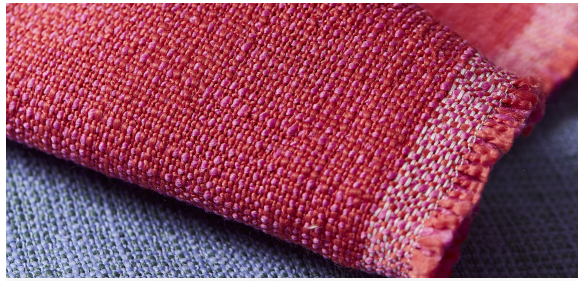

SUSTAINABILITY	95% post-consumer recycled polyester. Third party certified, Indoor Advantage™ Gold. Meets BIFMA e3 credit 7.4.4 for Targeted Chemical Elimination which includes PFAS restrictions. Based on disclosure from the supplier this product does not contain harmful chemicals listed on the Red List. Free of intentionally added PFAS chemicals.
NOTES	Piece dyed.
PRICE | GRADE	$75.00 | HBF Grade K
ACT REGISTERED CERTIFICATION	
PRICE LIST	Go to price list
DOWNLOAD	Fabric Product Documents - Maintenance - Sustainability Statement - Sustainability Certification Summary - Indoor Advantage™ Certificate - Sustainable Contents
OTHER	Other - PFAS - FAQ - Video - Digital Binder Card - Presentation with Video