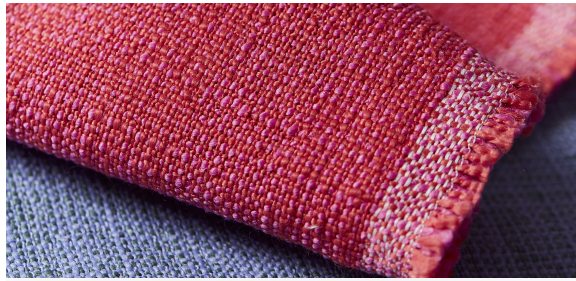

SUSTAINABILITY	95% post-consumer recycled polyester. Third party certified, Indoor Advantage™ Gold. Meets BIFMA e3 credit 7.4.4 for Targeted Chemical Elimination which includes PFAS restrictions. Based on disclosure from the supplier this product does not contain harmful chemicals listed on the Red List. Free of intentionally added PFAS chemicals.
NOTES	Piece dyed.
PRICE | GRADE	$75.00 | HBF Grade K
ACT REGISTERED CERTIFICATION	
PRICE LIST	Go to price list
DOWNLOAD	Fabric Product Documents - Maintenance - Sustainability Statement - Sustainability Certification Summary - Indoor Advantage™ Certificate - Sustainable Contents
OTHER	Other - PFAS - FAQ - Video - Digital Binder Card - Presentation with Video